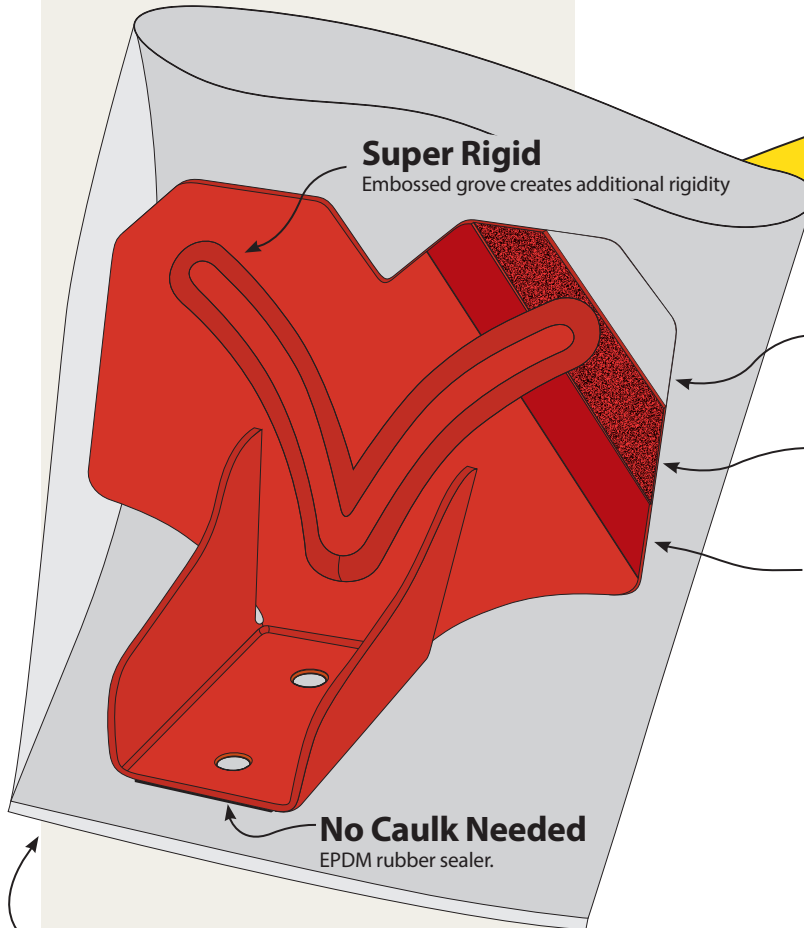

Did You Know?

12 reasons to choose the Snow Defender™ 4500

Next Day Shipping
on most orders

Super Rigid
Embossed groove creates additional rigidity

Guards Will Outlast Your Roof
16 gauge, 304 grade stainless steel that will not corrode.

Super-Tight Powder Coating Adhesion
Each guard is tumbled in ceramic granules giving a surface texture for better powder coat adhesion.

Enduring Powder Coat Grip
Dirt and impurities such as bacteria cause powder coating to loosen over time. Each Snow Defender 4500 and 1500 goes through a 7 bath-cleaning process to ensure that there is nothing on the stainless steel that will lift the coating as the years go by.

Excellent Fade Resistance
Super-durable powders have the potential of enhancing the long-term color & gloss retention by 300%-400% over the normal TGIC Polyester powder. Super-durable powder coating is used on 97% of stocking colors.